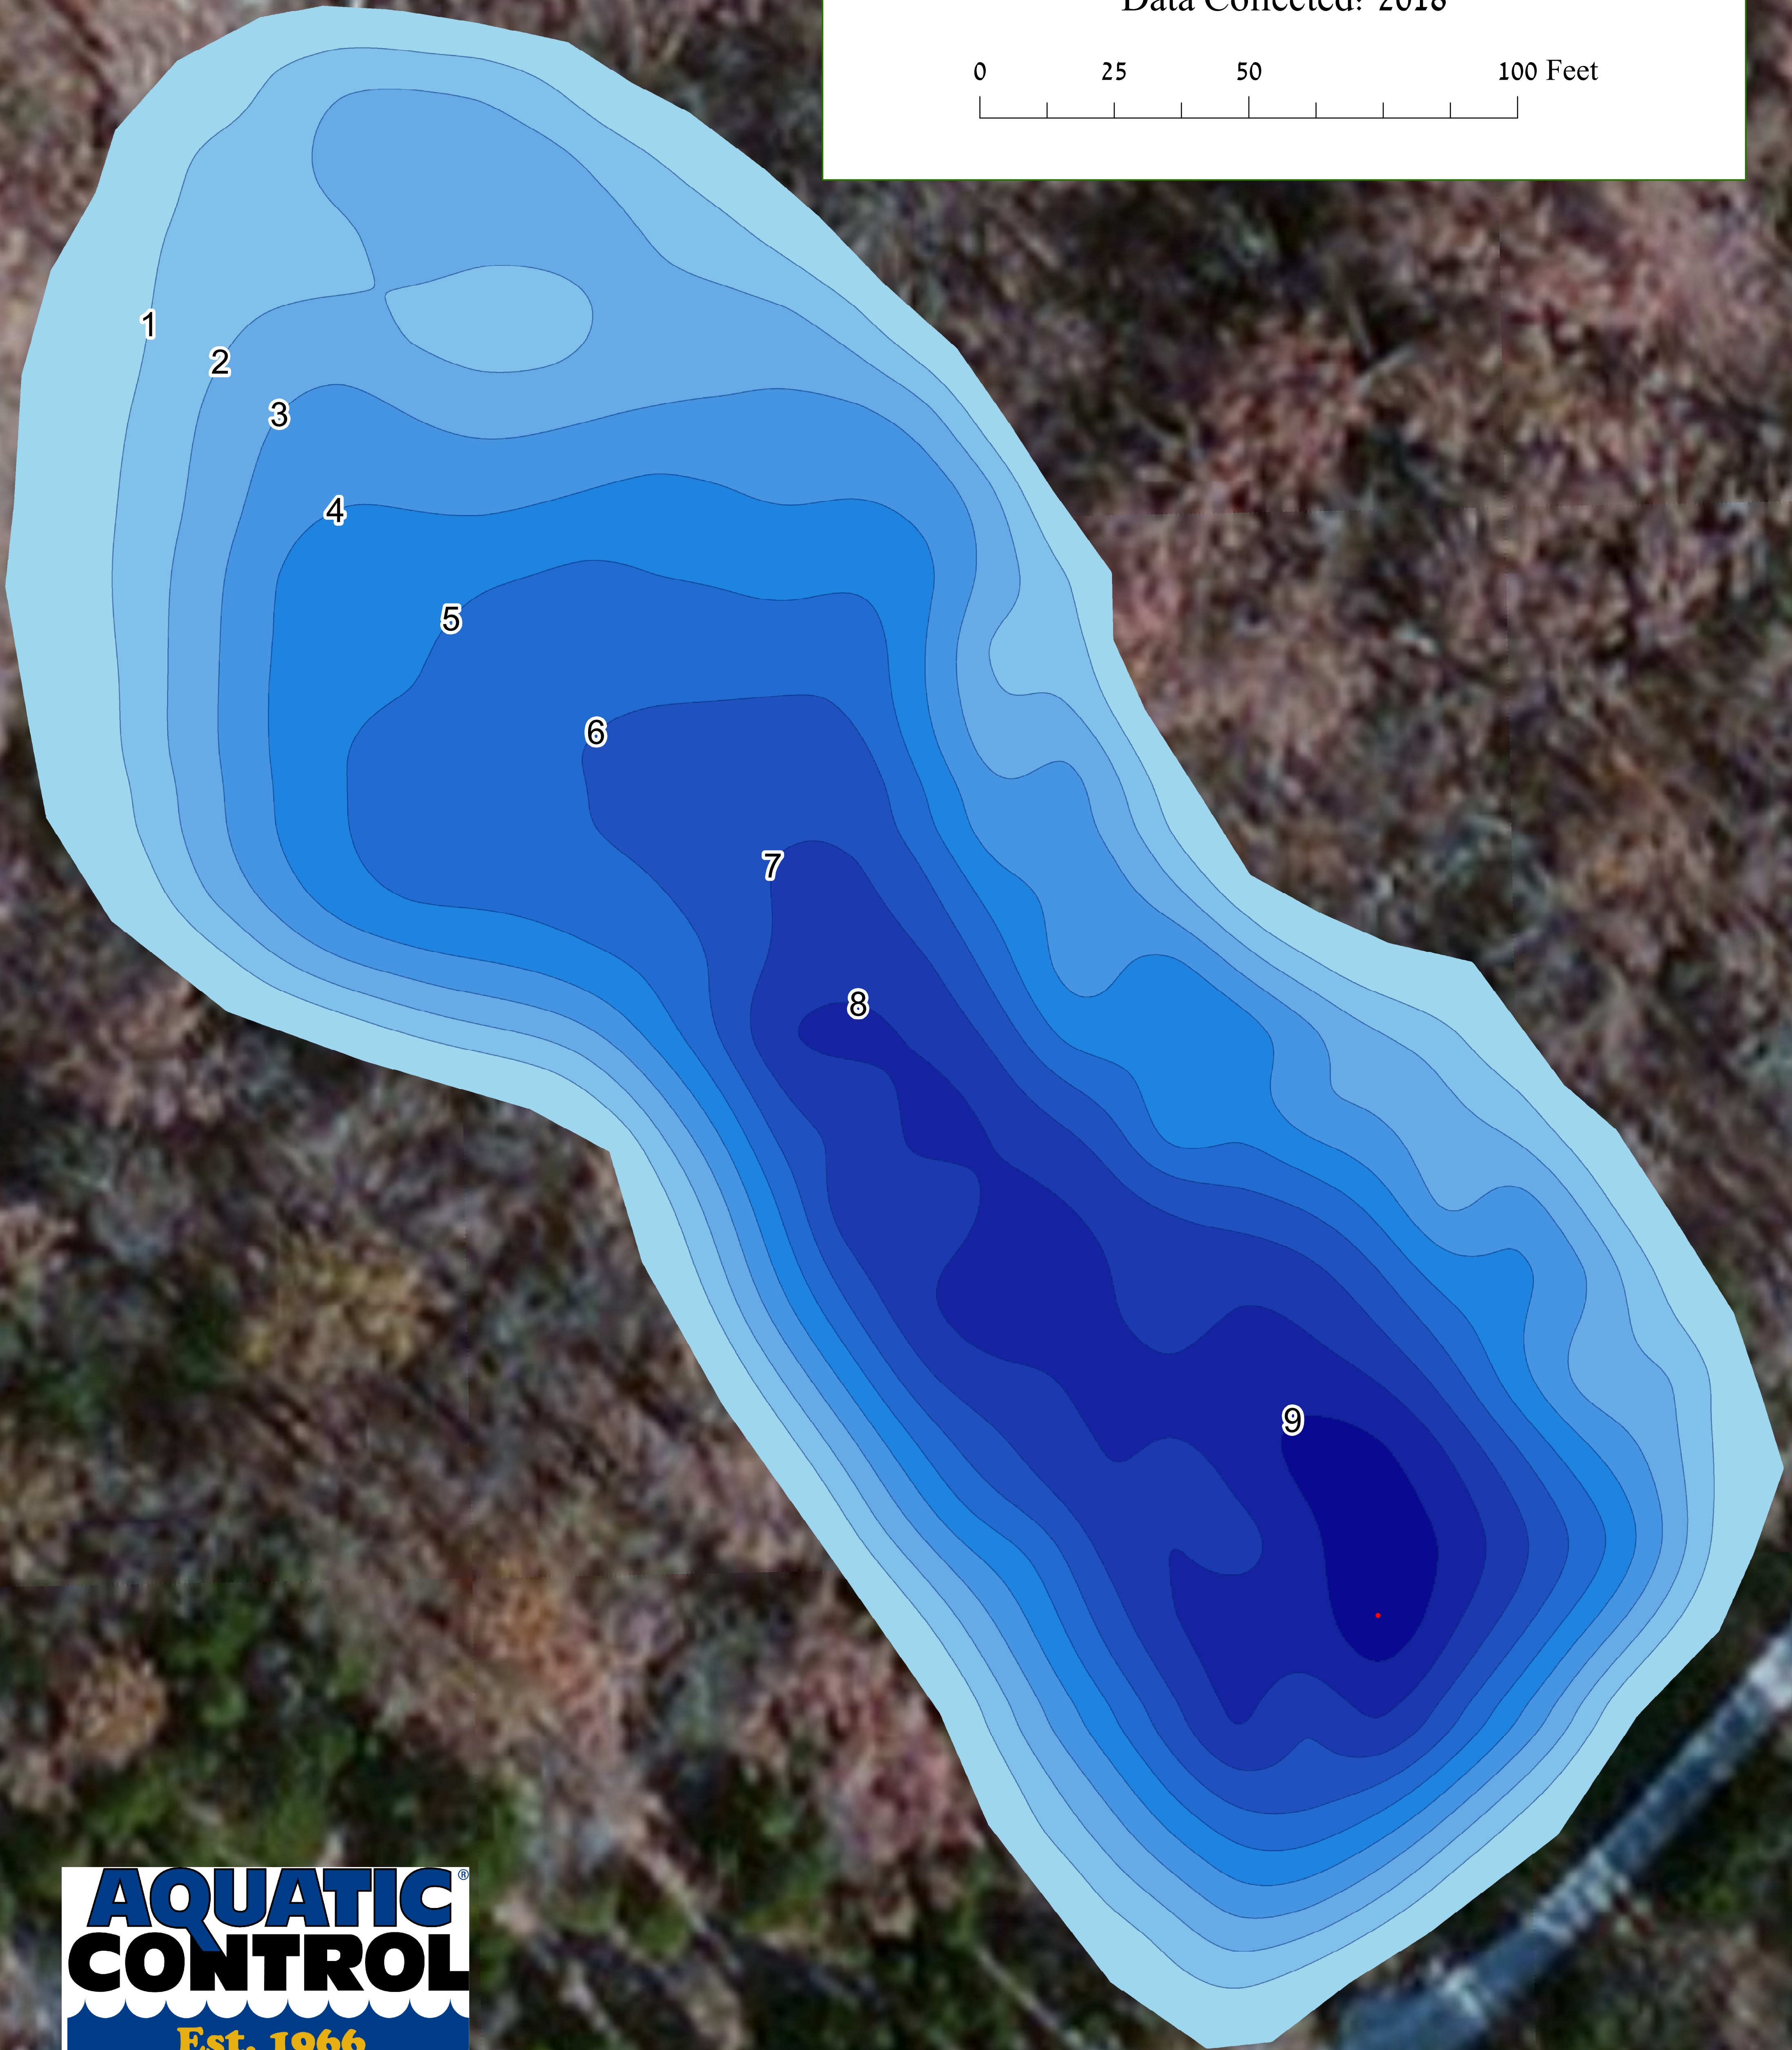

Grenoble Lake Bathymetric Map

Water Volume: 6.55 acre ft
Surface Area: 1.35 acres
Average Depth: 4.85 ft
Data Collected: 2016

NAD83 UTM Zone 15N
Not for Navigational Purposes