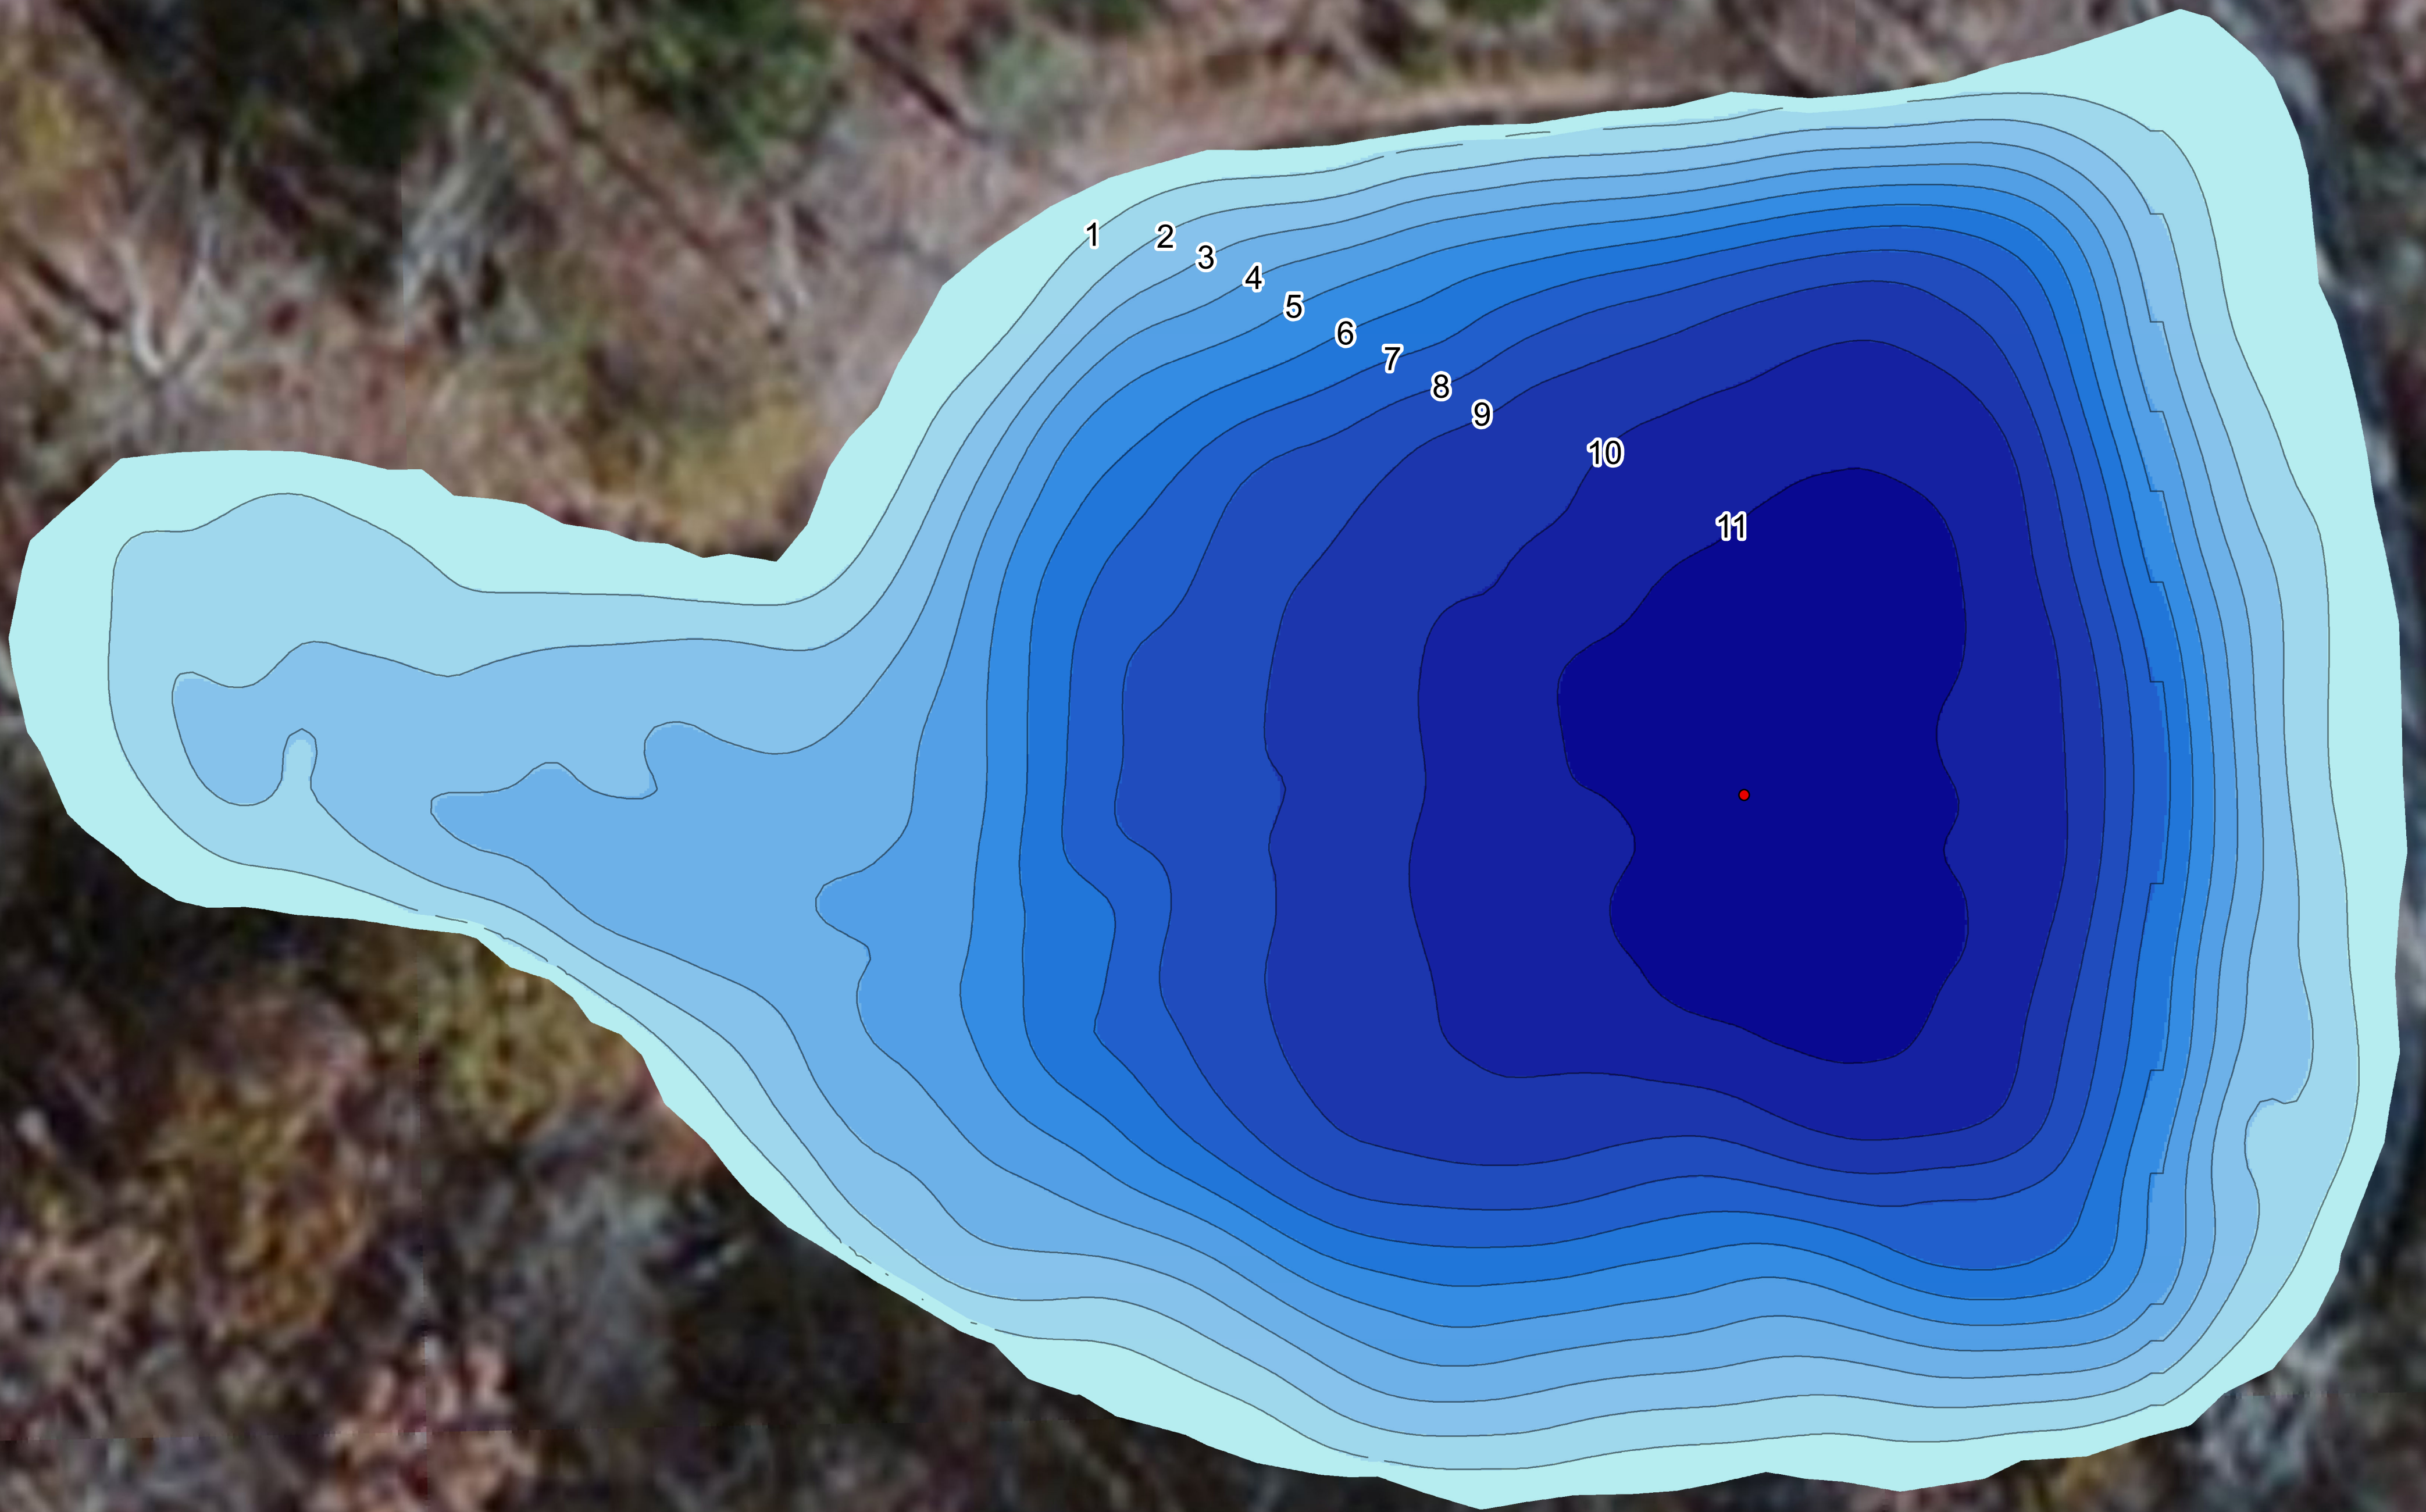

Inswald Lake Bathymetric Map

Water Volume: 5.95 acre ft.
Surface Area: 0.96 acres
Average Depth: 6.20 ft.
Data Collected: 2016

NAD83 UTM Zone 15N
NOT FOR NAVIGATIONAL PURPOSES