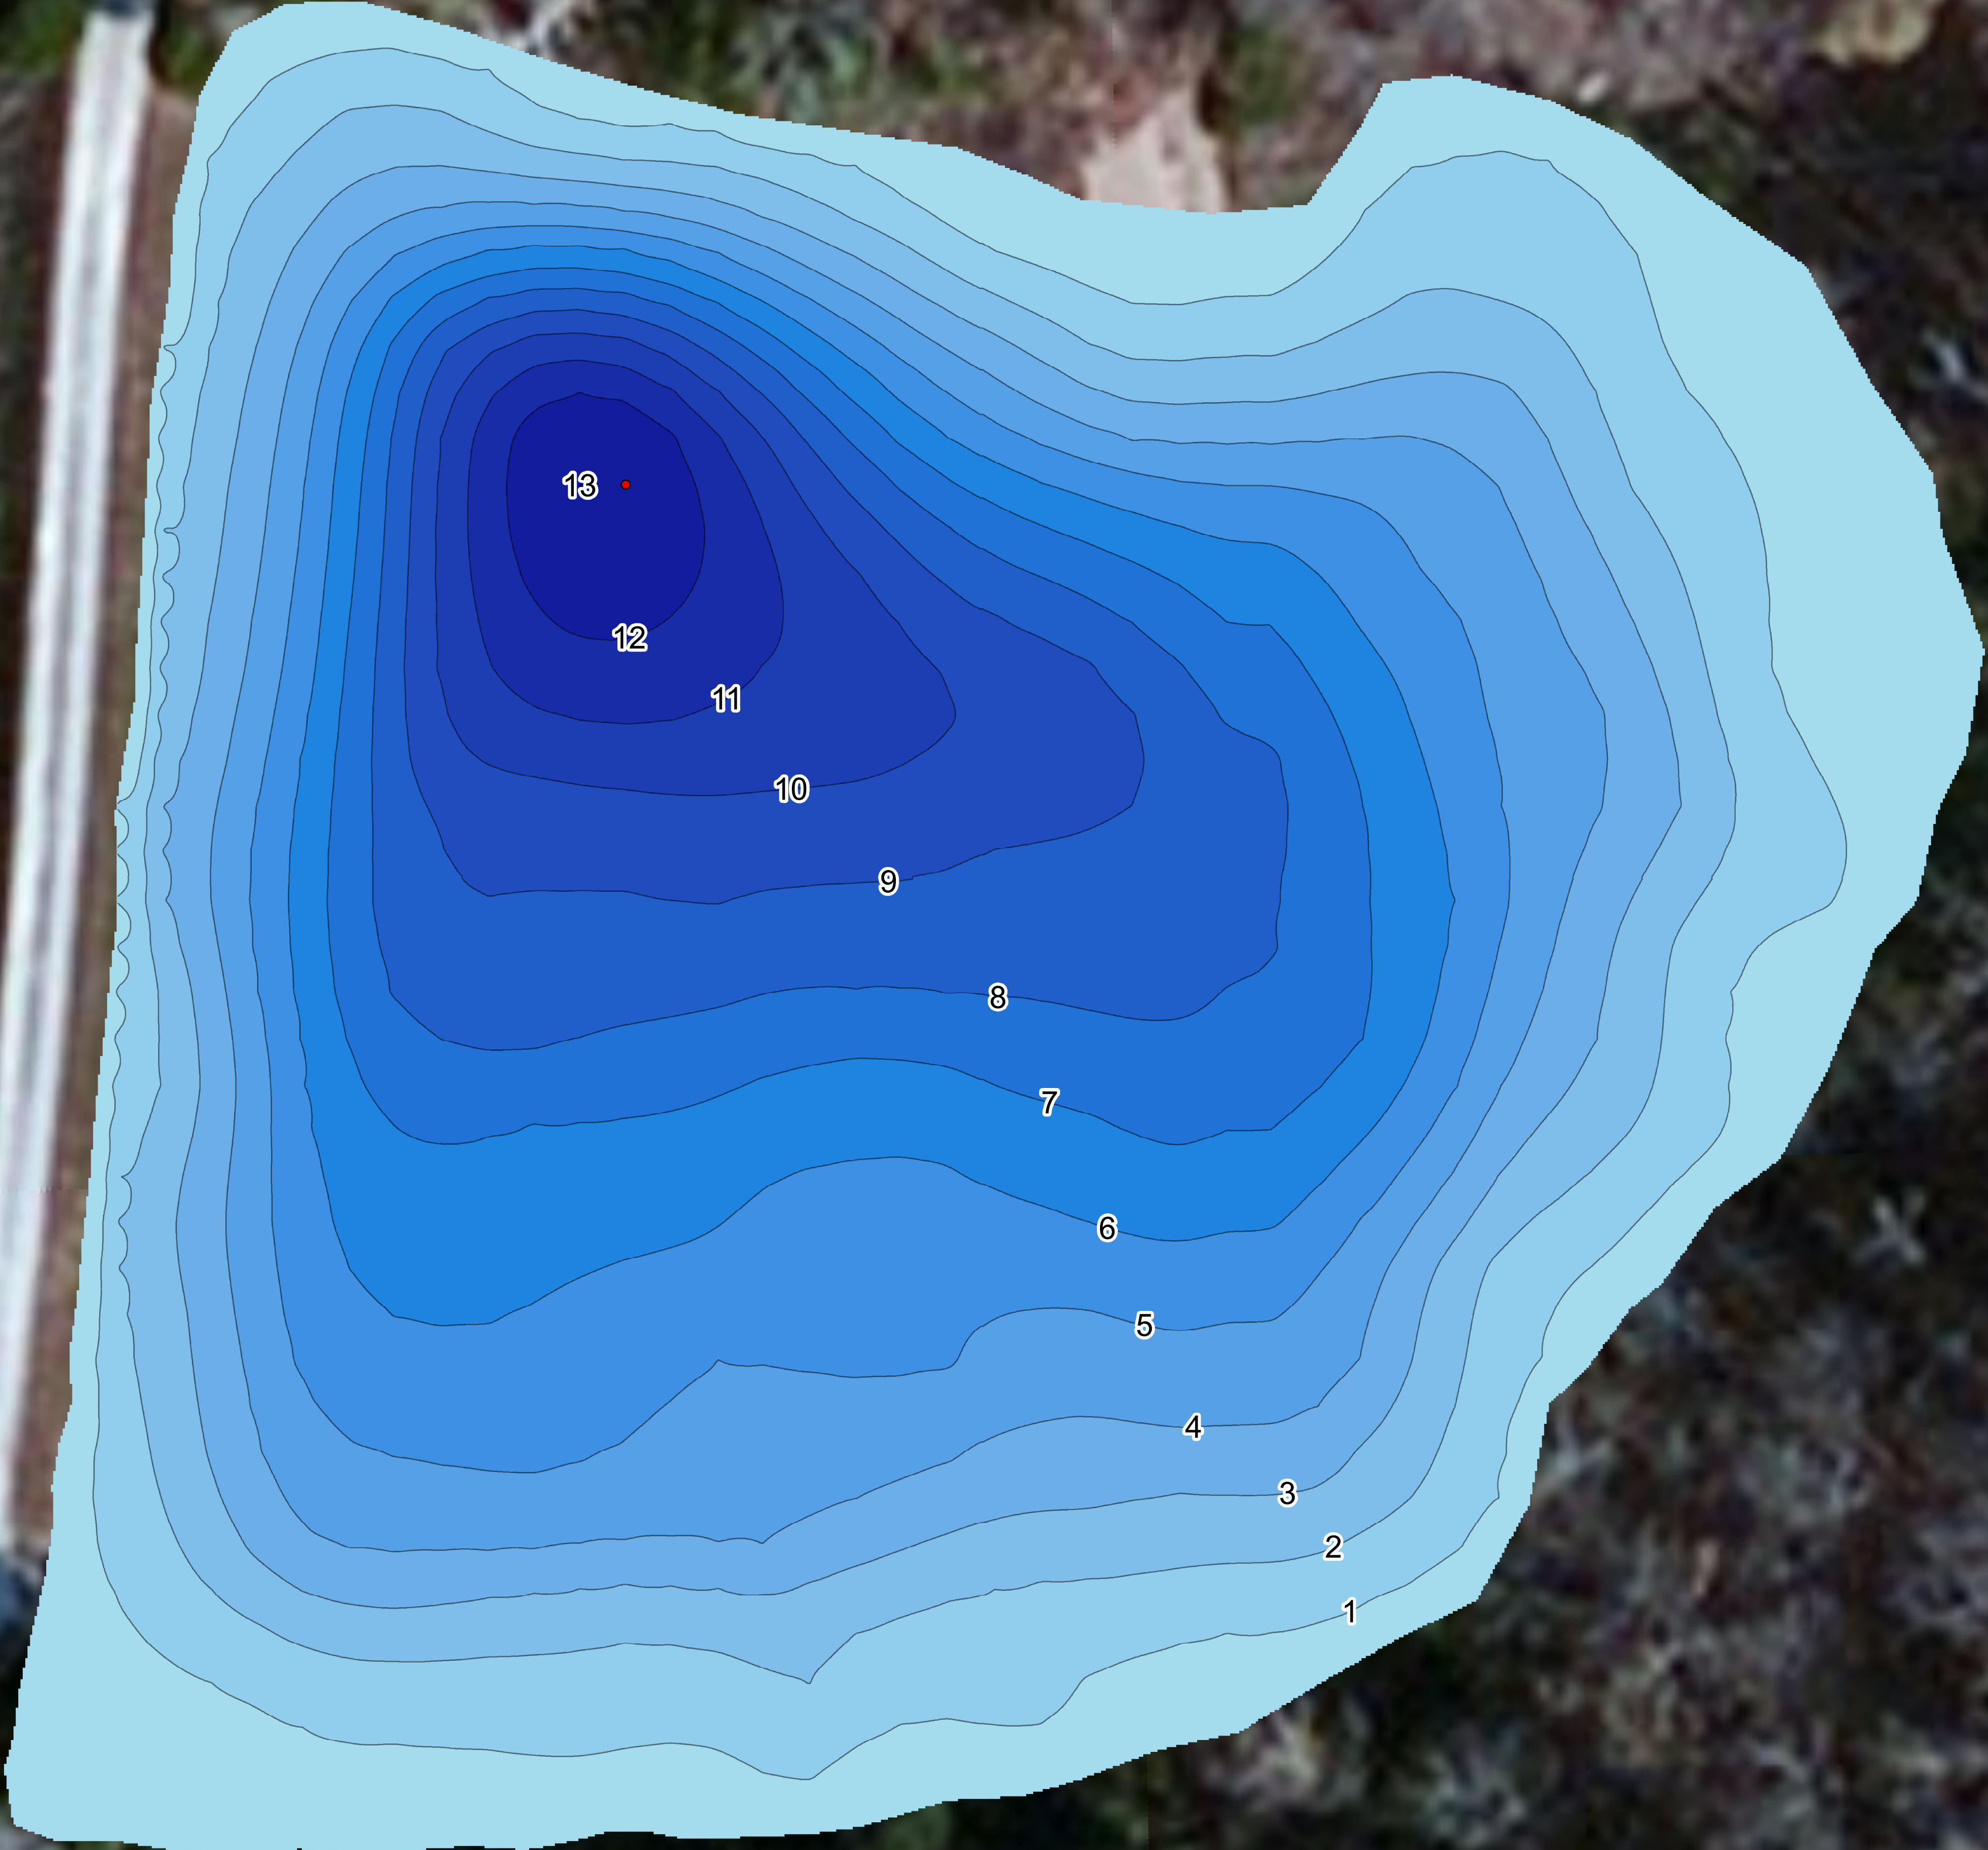

SunValley Lake Bathymetric Map

Water Volume: 4.94 acre ft.
Surface Area: 1.18 acres
Average Depth: 4.19 ft.
Data Collected: 2016

NAD83 UTM Zone 15N
NOT FOR NAVIGATIONAL PURPOSES